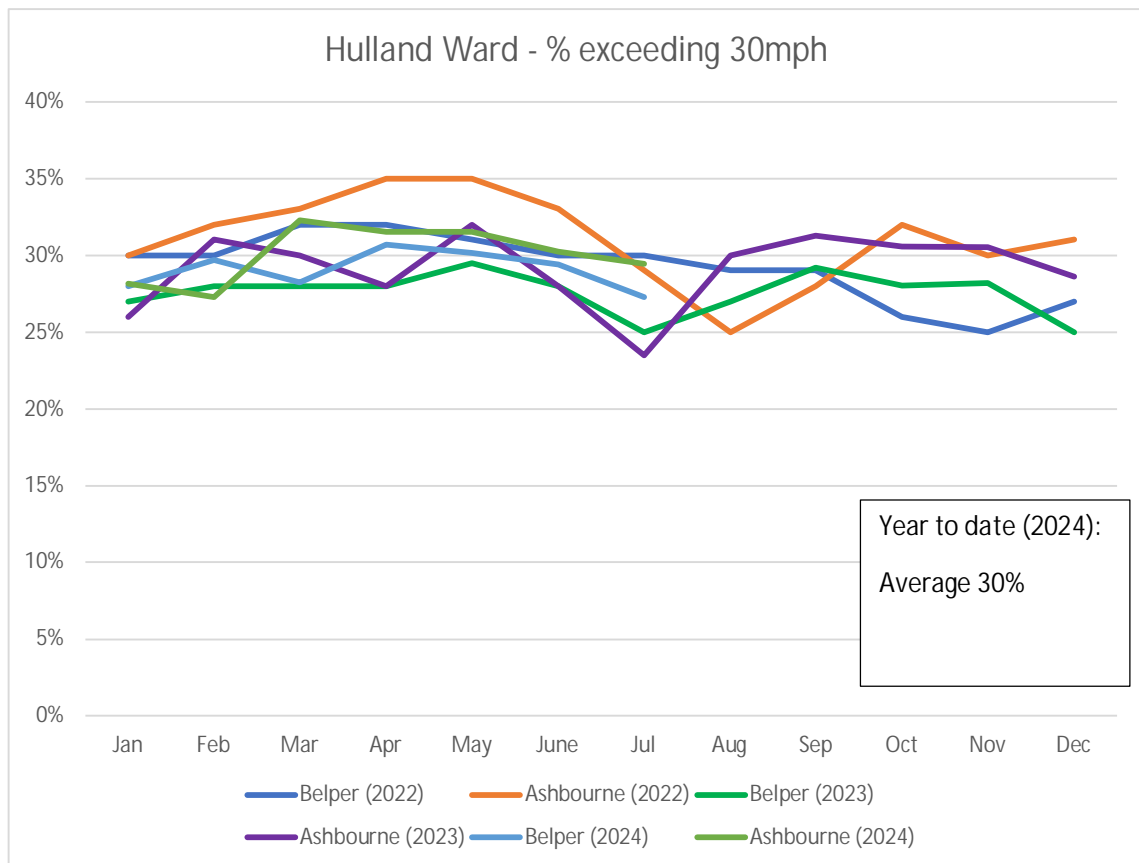

**HULLAND WARD – SPEED INFORMATION UP TO END OF JULY 2024**  
**(Including data from Jan – Dec 2022/23) – MVAS Moveable Vehicle Activated Signs**

HULLAND WARD – SPEED INFORMATION UP TO END OF JULY 2024  
 (Including data from Jan – Dec 2022/23) – MVAS Moveable Vehicle Activated Signs