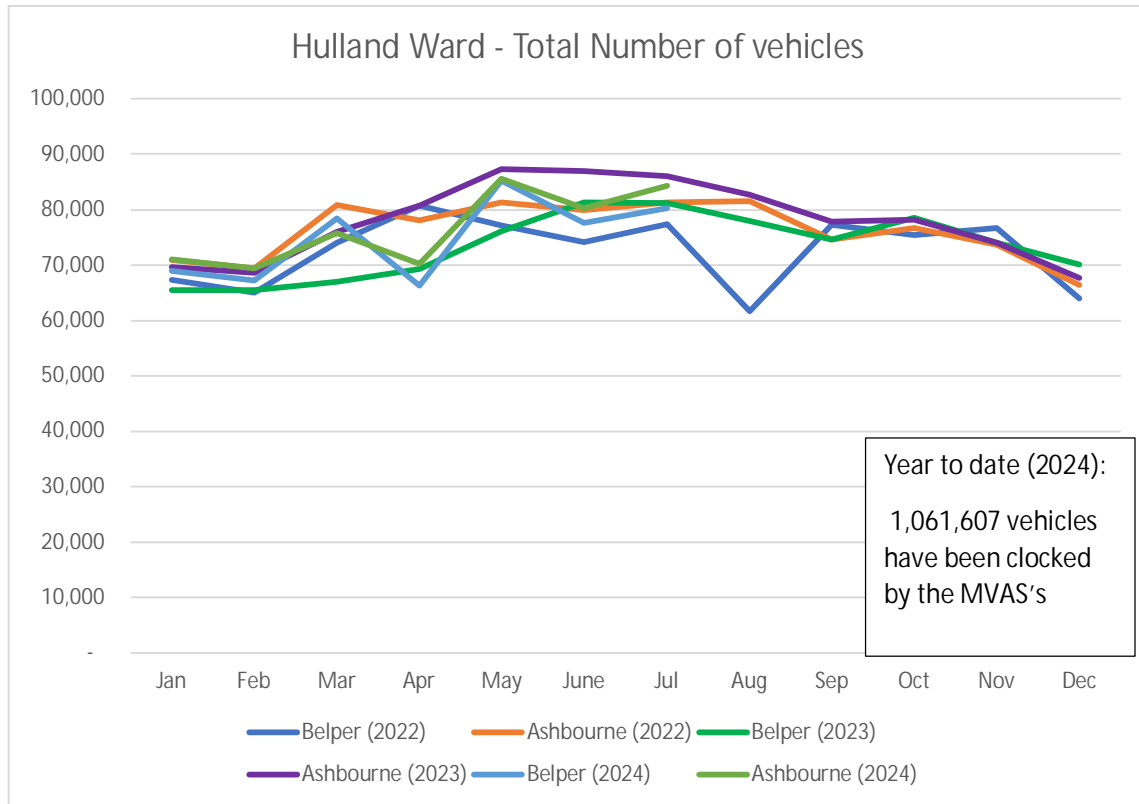

**HULLAND WARD – SPEED INFORMATION UP TO END OF JULY 2024**  
**(Including data from Jan – Dec 2022/23) – MVAS Moveable Vehicle Activated Signs**

HULLAND WARD – SPEED INFORMATION UP TO END OF JULY 2024  
 (Including data from Jan – Dec 2022/23) – MVAS Moveable Vehicle Activated Signs