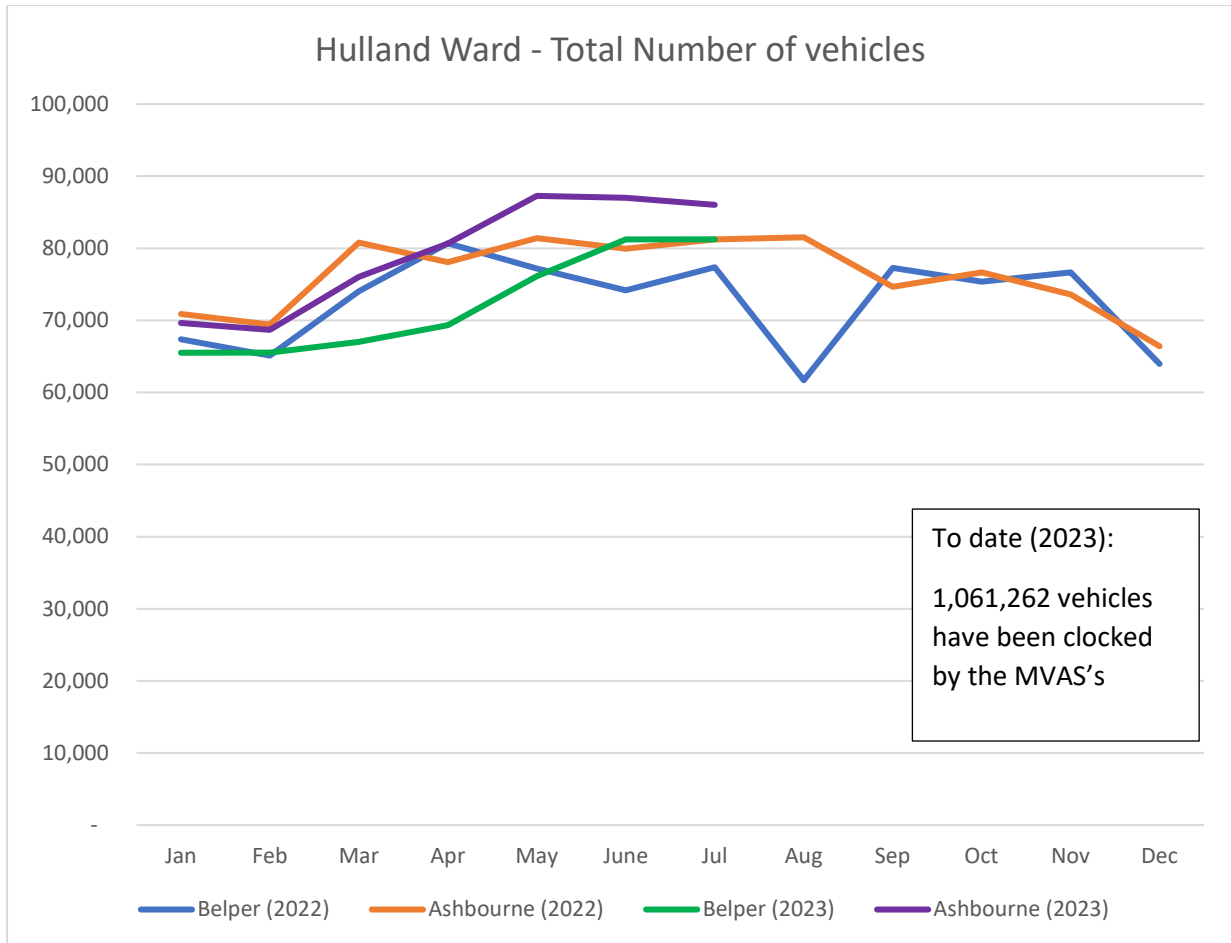

**HULLAND WARD – SPEED INFORMATION UP TO END OF JULY 2023**  
**(Including data from Jan – Dec 2022) – MVAS Moveable Vehicle Activated Signs**

### Hulland Ward - No of vehicles exceeding 35mph

### Hulland Ward - Max recorded speed