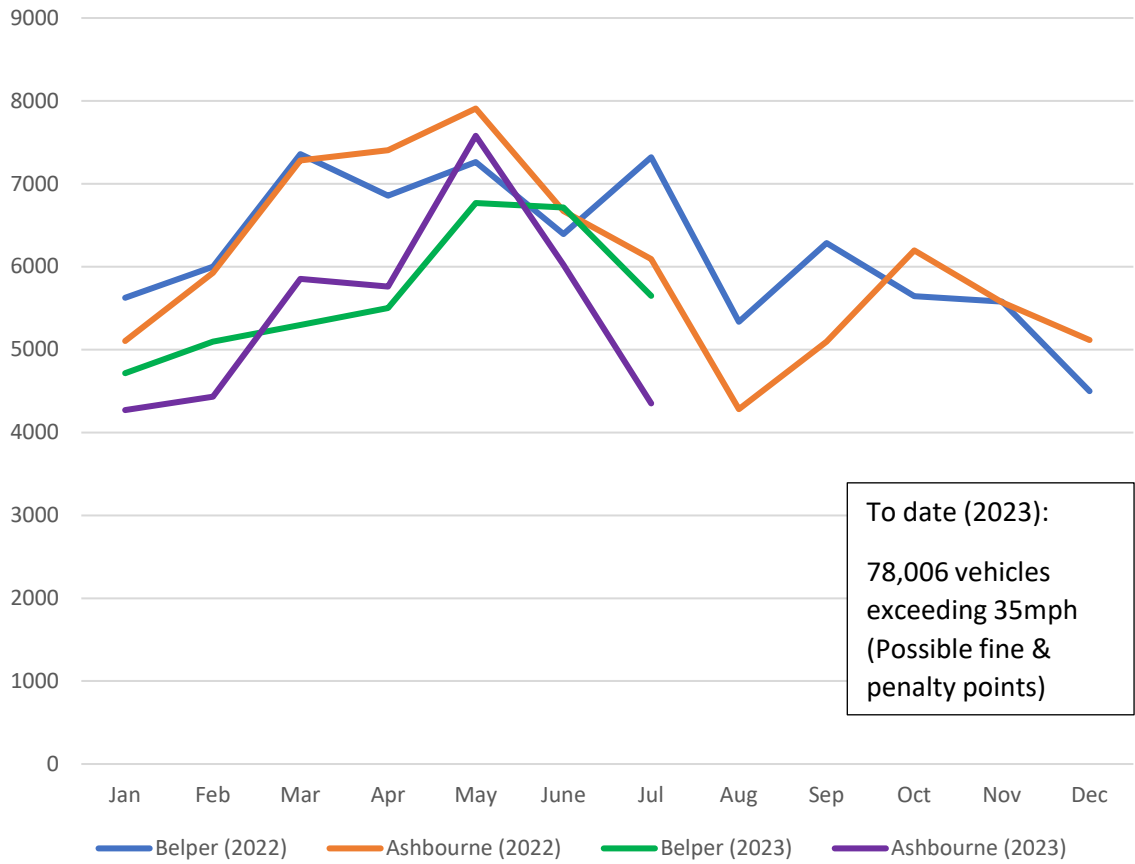

**HULLAND WARD – SPEED INFORMATION UP TO END OF JULY 2023**  
**(Including data from Jan – Dec 2022) – MVAS Moveable Vehicle Activated Signs**

### Hulland Ward - No of vehicles exceeding 35mph

### Hulland Ward - Max recorded speed