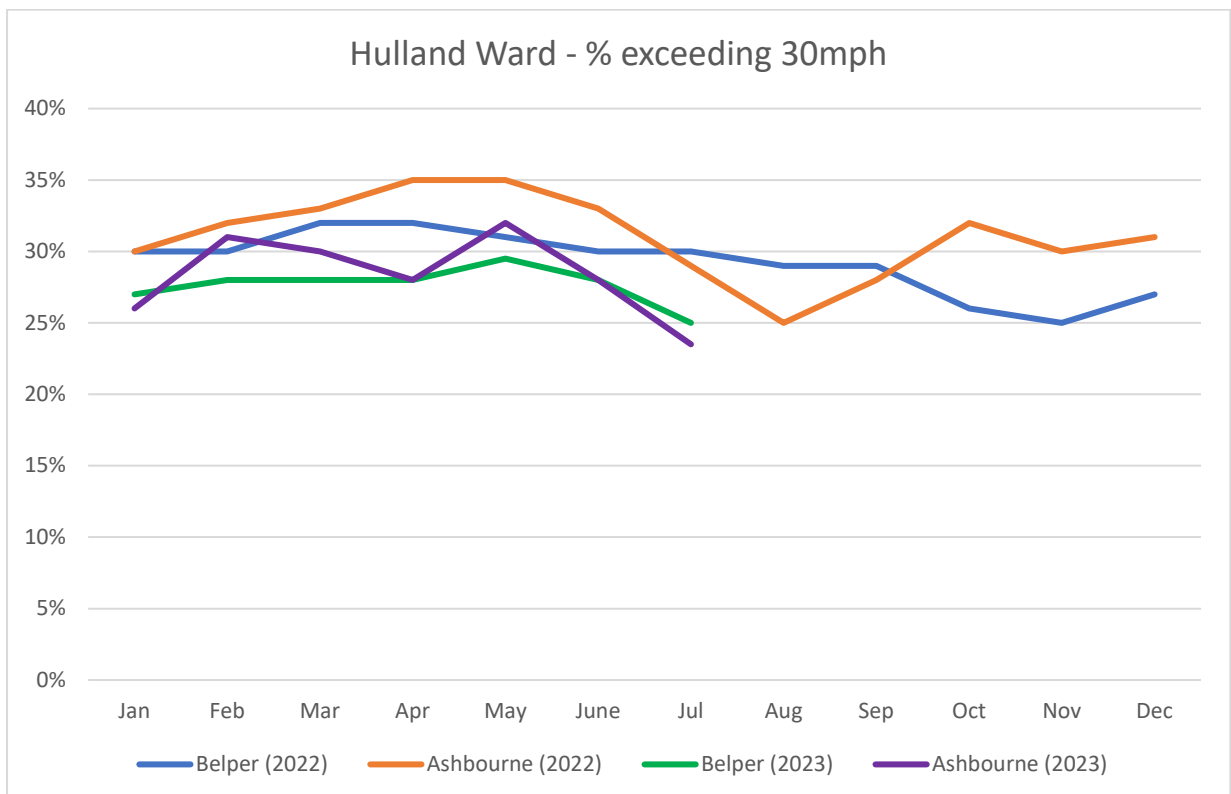

**HULLAND WARD – SPEED INFORMATION UP TO END OF JULY 2023**  
**(Including data from Jan – Dec 2022) – MVAS Moveable Vehicle Activated Signs**

### Hulland Ward - No of vehicles exceeding 35mph

### Hulland Ward - Max recorded speed