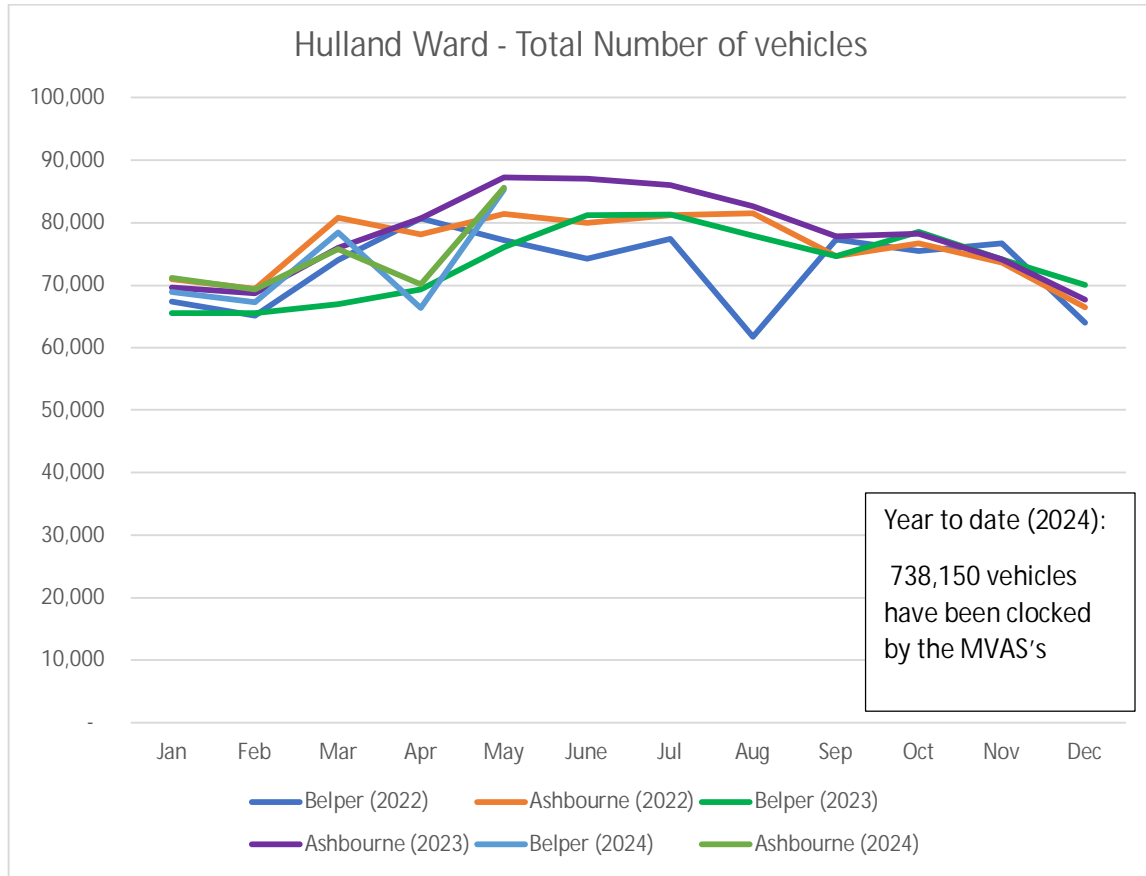

HULLAND WARD – SPEED INFORMATION UP TO END OF MAY 2024
(Including data from Jan – Dec 2022/23) – MVAS Moveable Vehicle Activated Signs

HULLAND WARD – SPEED INFORMATION UP TO END OF MAY 2024
 (Including data from Jan – Dec 2022/23) – MVAS Moveable Vehicle Activated Signs