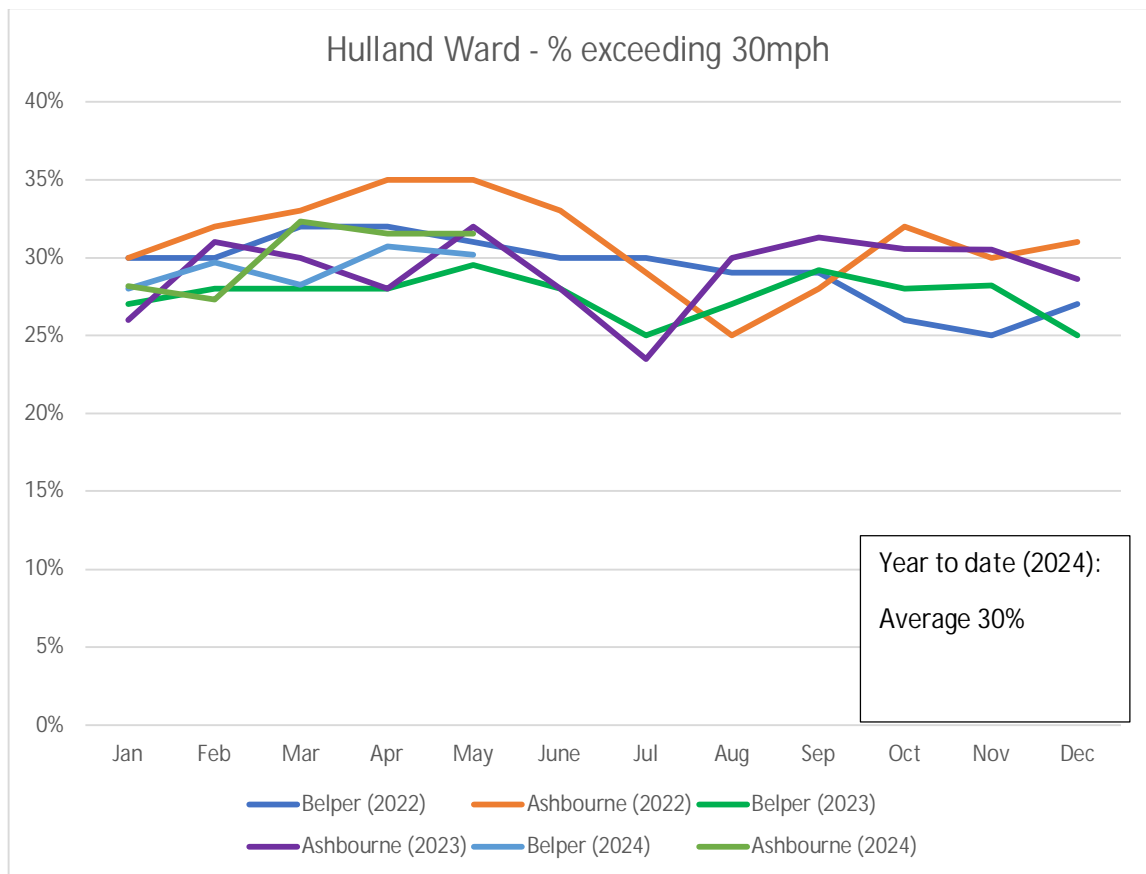

HULLAND WARD – SPEED INFORMATION UP TO END OF MAY 2024
(Including data from Jan – Dec 2022/23) – MVAS Moveable Vehicle Activated Signs

HULLAND WARD – SPEED INFORMATION UP TO END OF MAY 2024
 (Including data from Jan – Dec 2022/23) – MVAS Moveable Vehicle Activated Signs