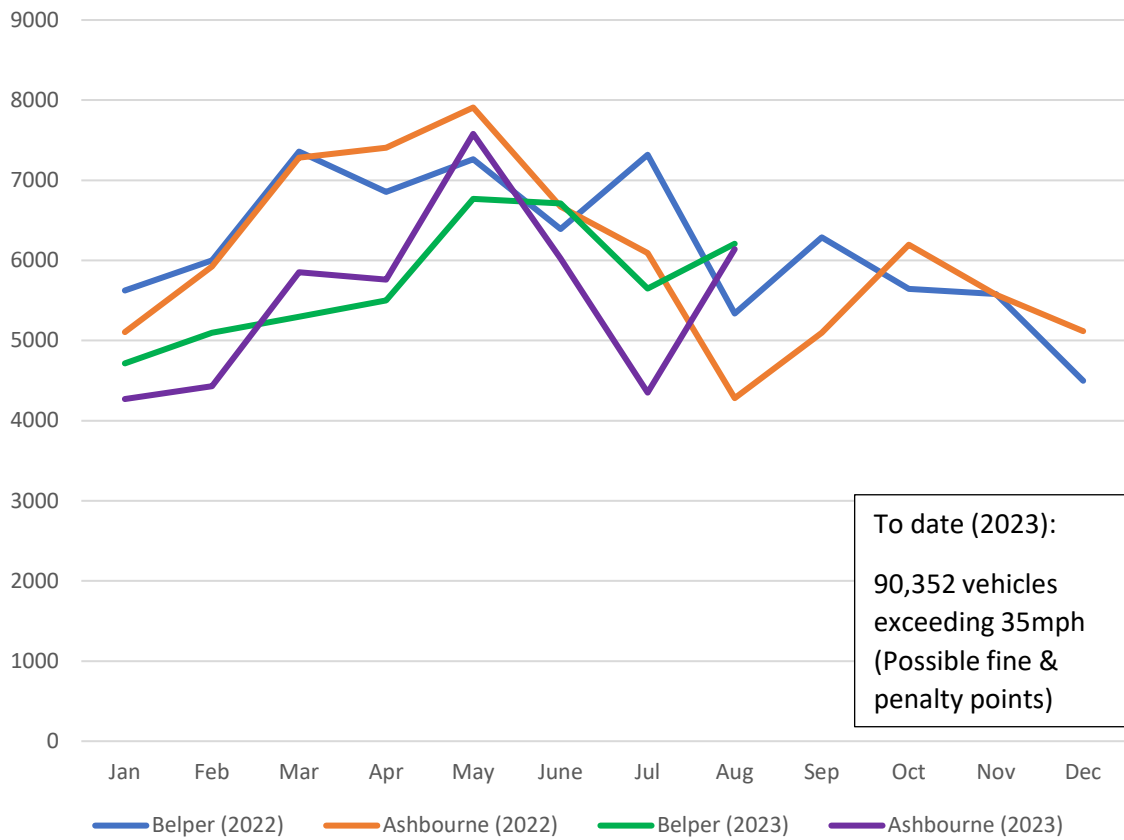

**HULLAND WARD – SPEED INFORMATION UP TO END OF AUGUST 2023**  
**(Including data from Jan – Dec 2022) – MVAS Moveable Vehicle Activated Signs**

### Hulland Ward - No of vehicles exceeding 35mph

### Hulland Ward - Max recorded speed