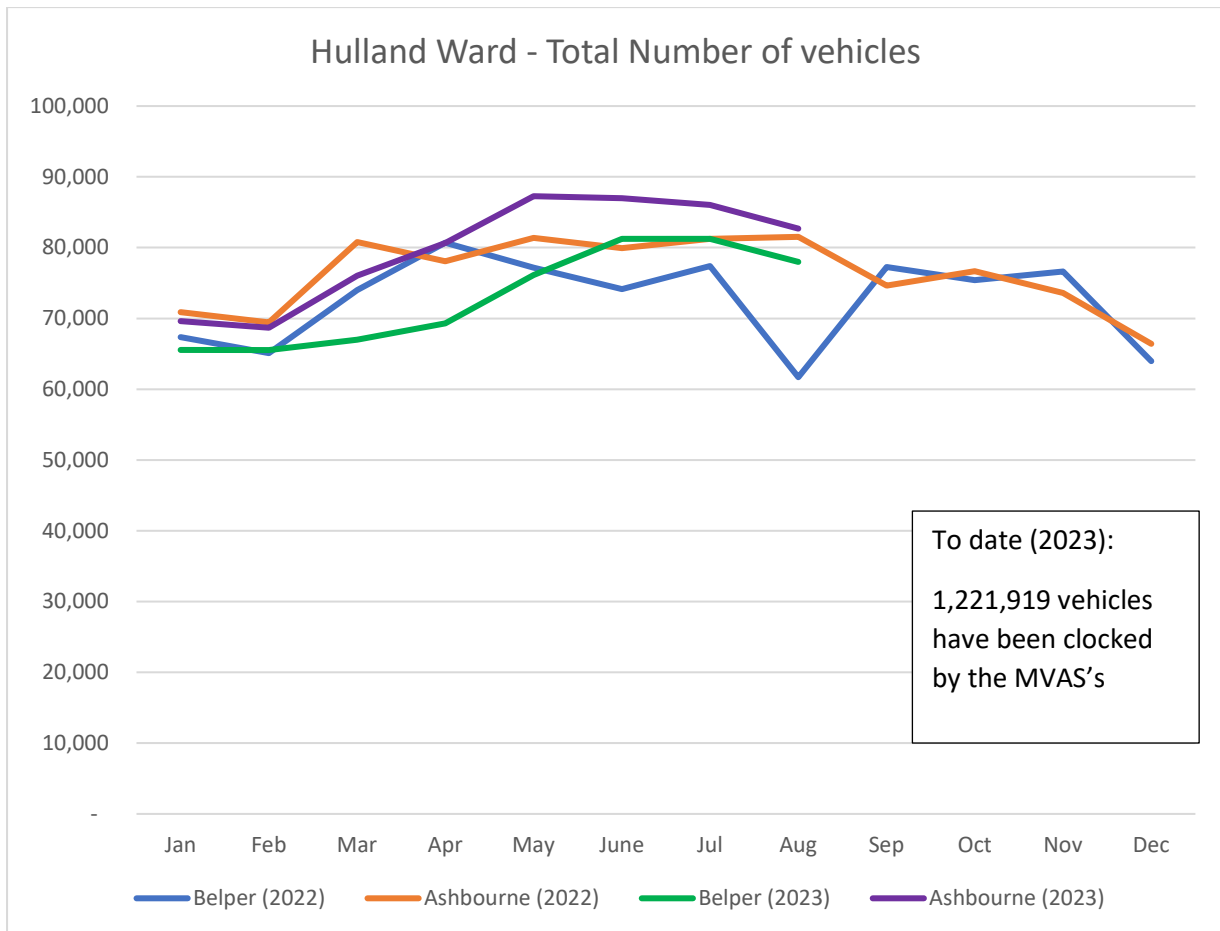

**HULLAND WARD – SPEED INFORMATION UP TO END OF AUGUST 2023**  
**(Including data from Jan – Dec 2022) – MVAS Moveable Vehicle Activated Signs**

### Hulland Ward - No of vehicles exceeding 35mph

### Hulland Ward - Max recorded speed