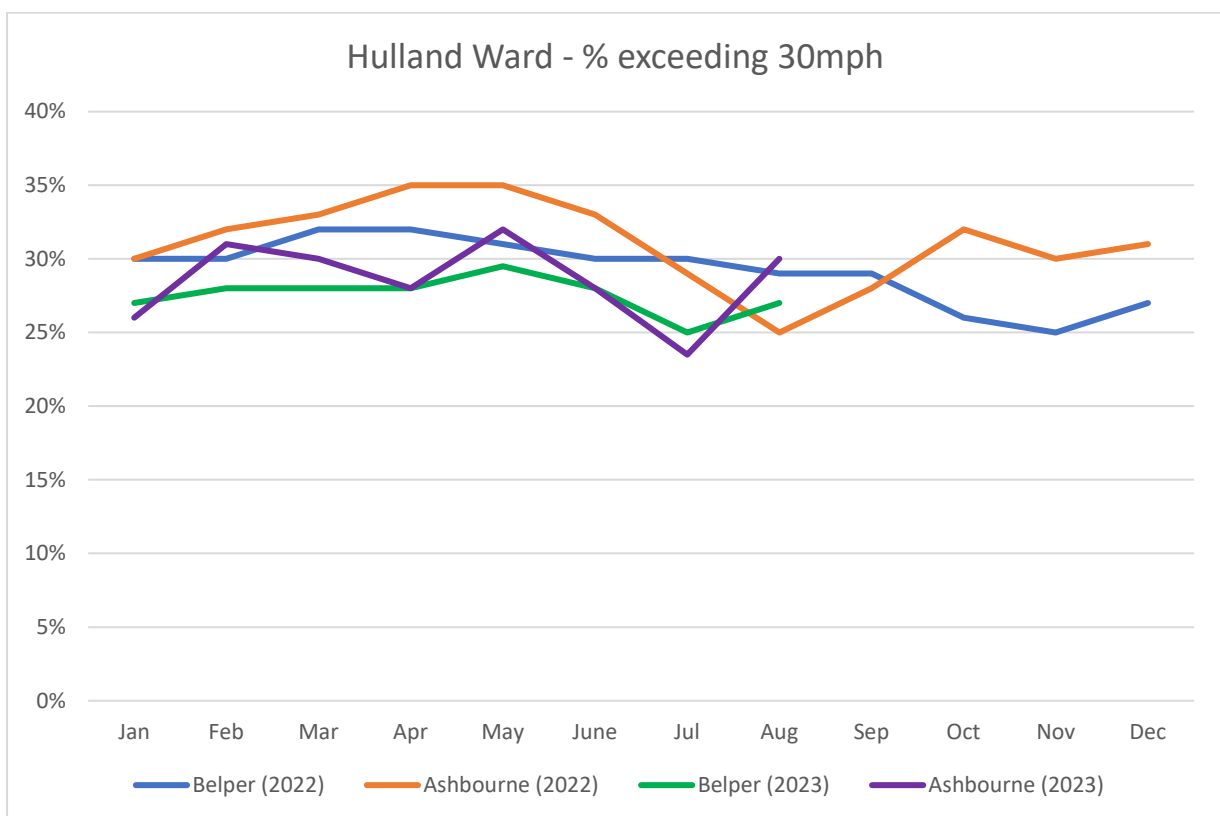

**HULLAND WARD – SPEED INFORMATION UP TO END OF AUGUST 2023**  
**(Including data from Jan – Dec 2022) – MVAS Moveable Vehicle Activated Signs**

### Hulland Ward - No of vehicles exceeding 35mph

### Hulland Ward - Max recorded speed