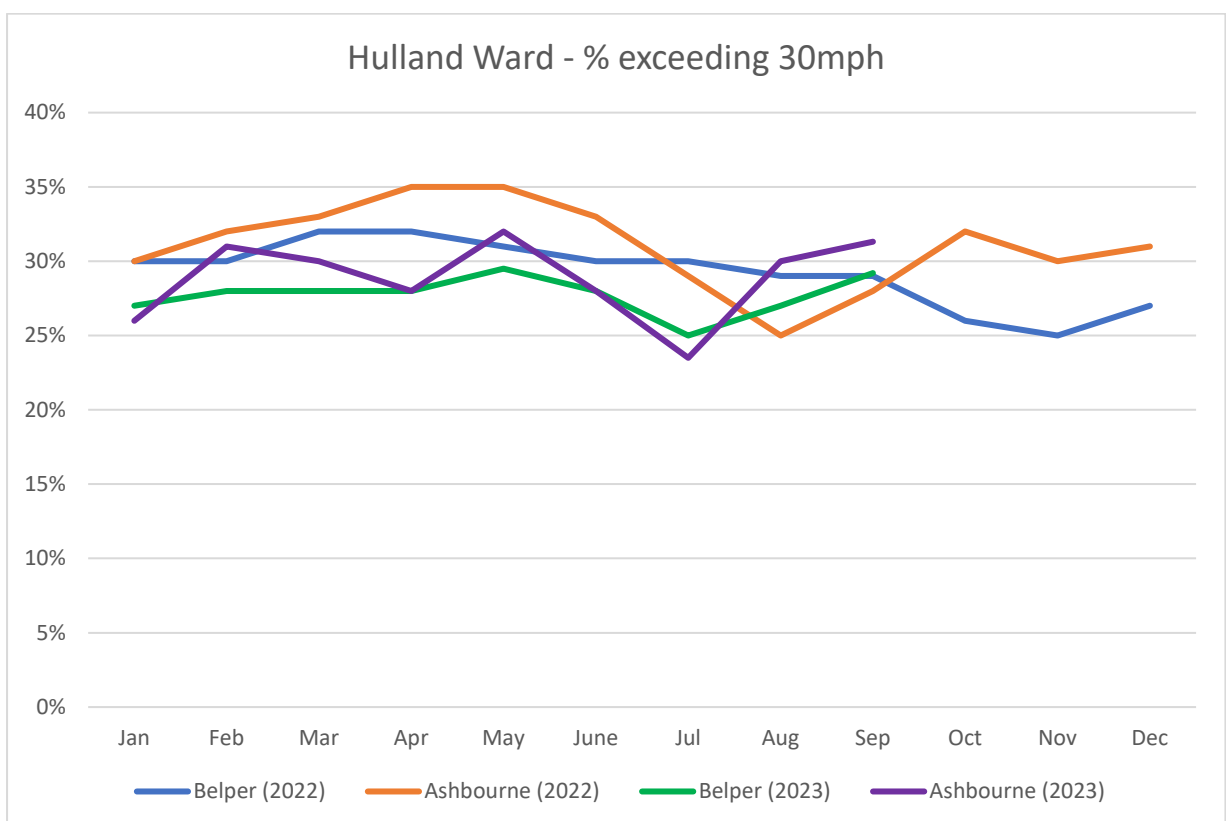

HULLAND WARD – SPEED INFORMATION UP TO END OF SEPTEMBER 2023
(Including data from Jan – Dec 2022) – MVAS Moveable Vehicle Activated Signs

Hulland Ward - No of vehicles exceeding 35mph

Hulland Ward - Max recorded speed