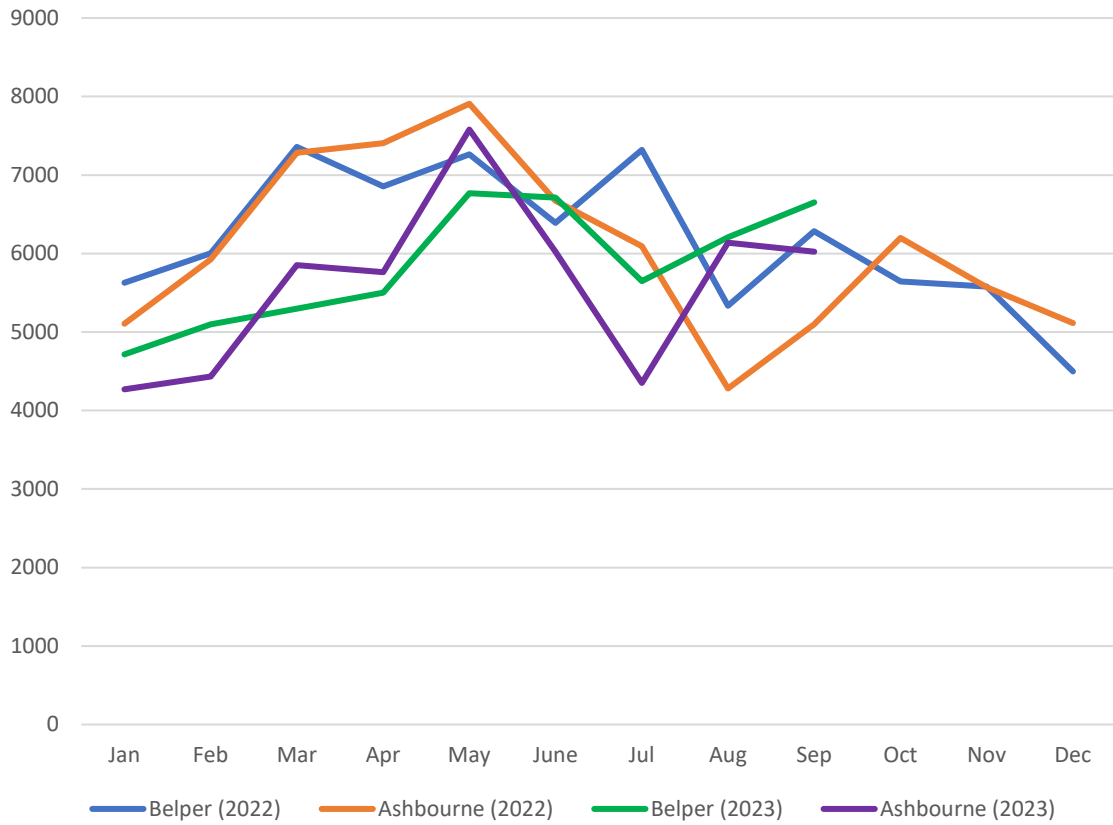

HULLAND WARD – SPEED INFORMATION UP TO END OF SEPTEMBER 2023
(Including data from Jan – Dec 2022) – MVAS Moveable Vehicle Activated Signs

Hulland Ward - No of vehicles exceeding 35mph

Hulland Ward - Max recorded speed