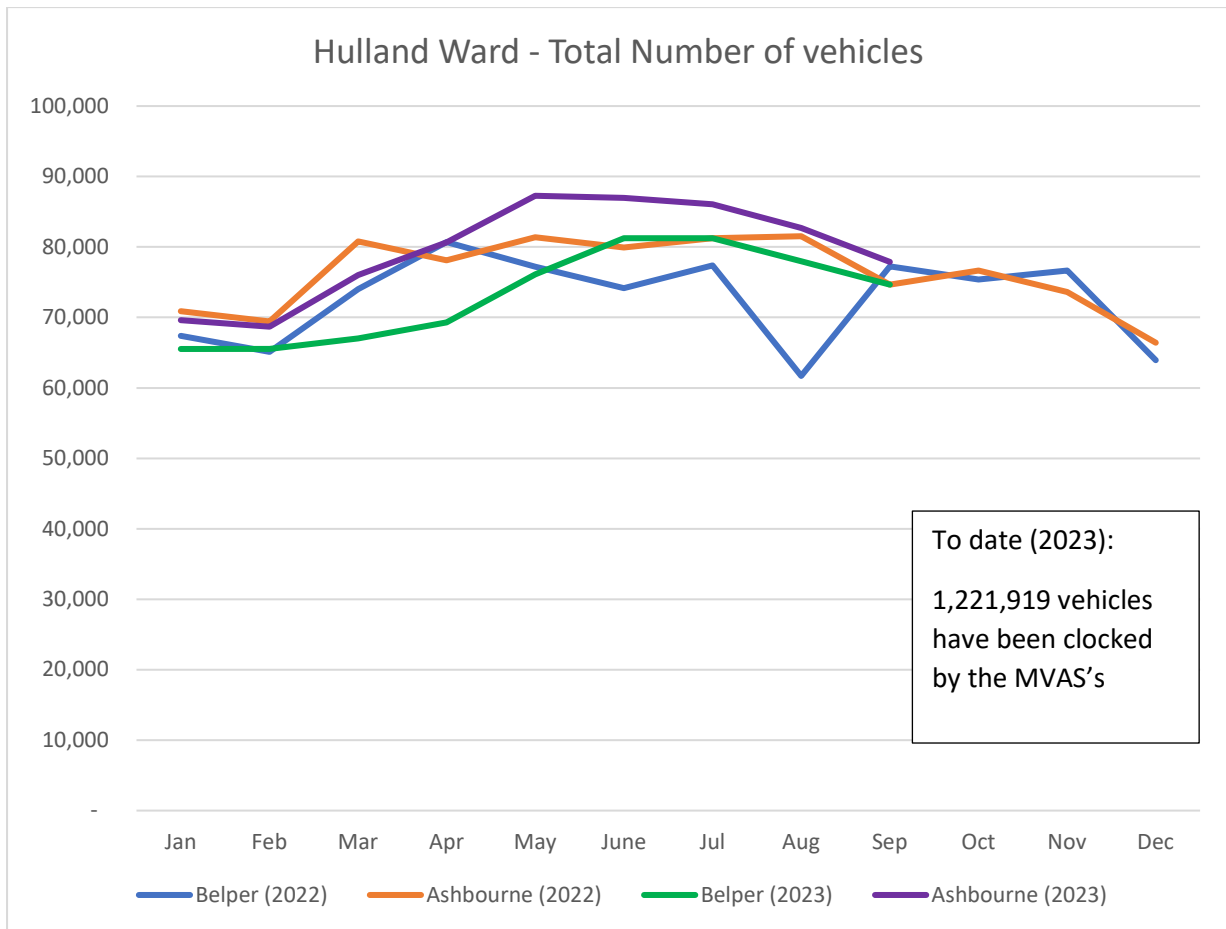

HULLAND WARD – SPEED INFORMATION UP TO END OF SEPTEMBER 2023
(Including data from Jan – Dec 2022) – MVAS Moveable Vehicle Activated Signs

Hulland Ward - No of vehicles exceeding 35mph

Hulland Ward - Max recorded speed