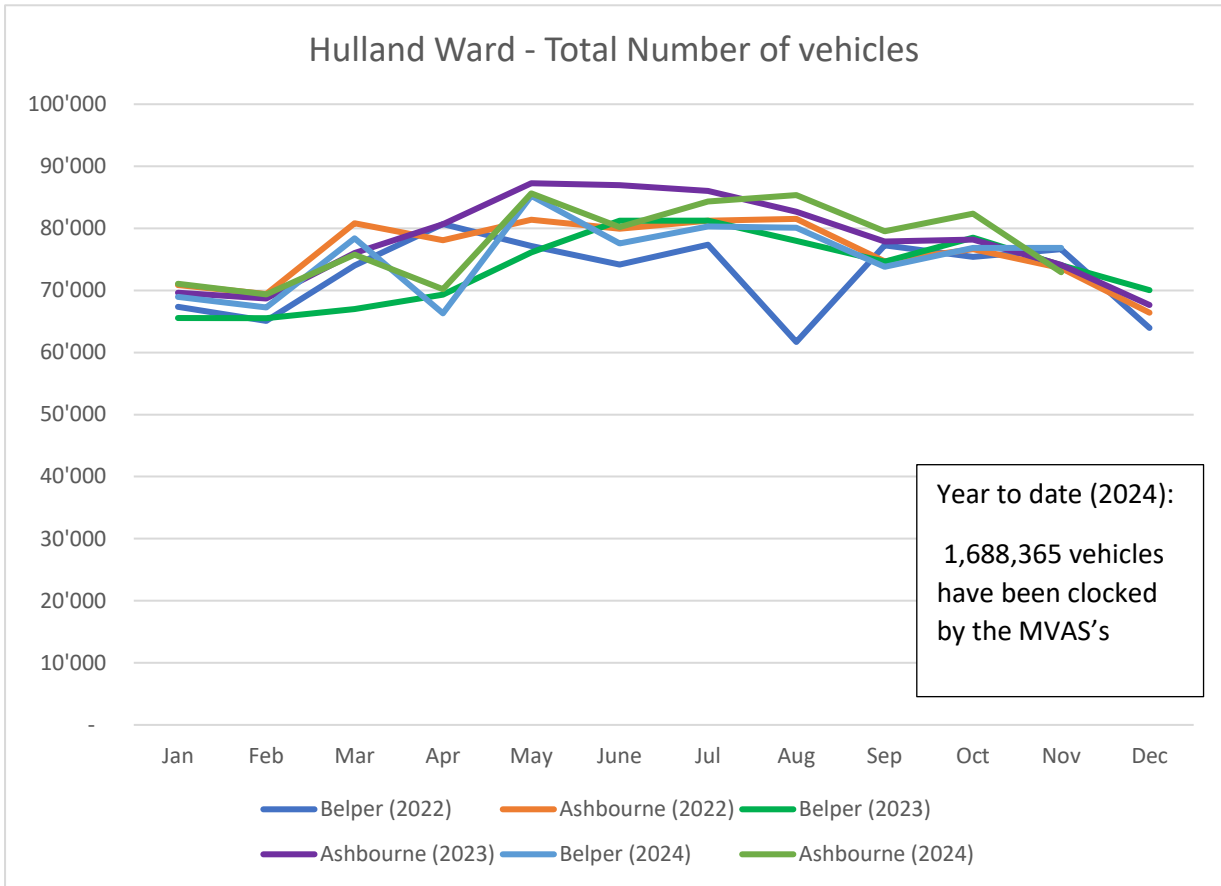

**HULLLAND WARD – SPEED INFORMATION UP TO END OF NOVEMBER 2024**  
**(Including data from Jan – Dec 2022/23) – MVAS Moveable Vehicle Activated Signs**

**HULLLAND WARD – SPEED INFORMATION UP TO END OF NOVEMBER 2024**  
**(Including data from Jan – Dec 2022/23) – MVAS Moveable Vehicle Activated Signs**