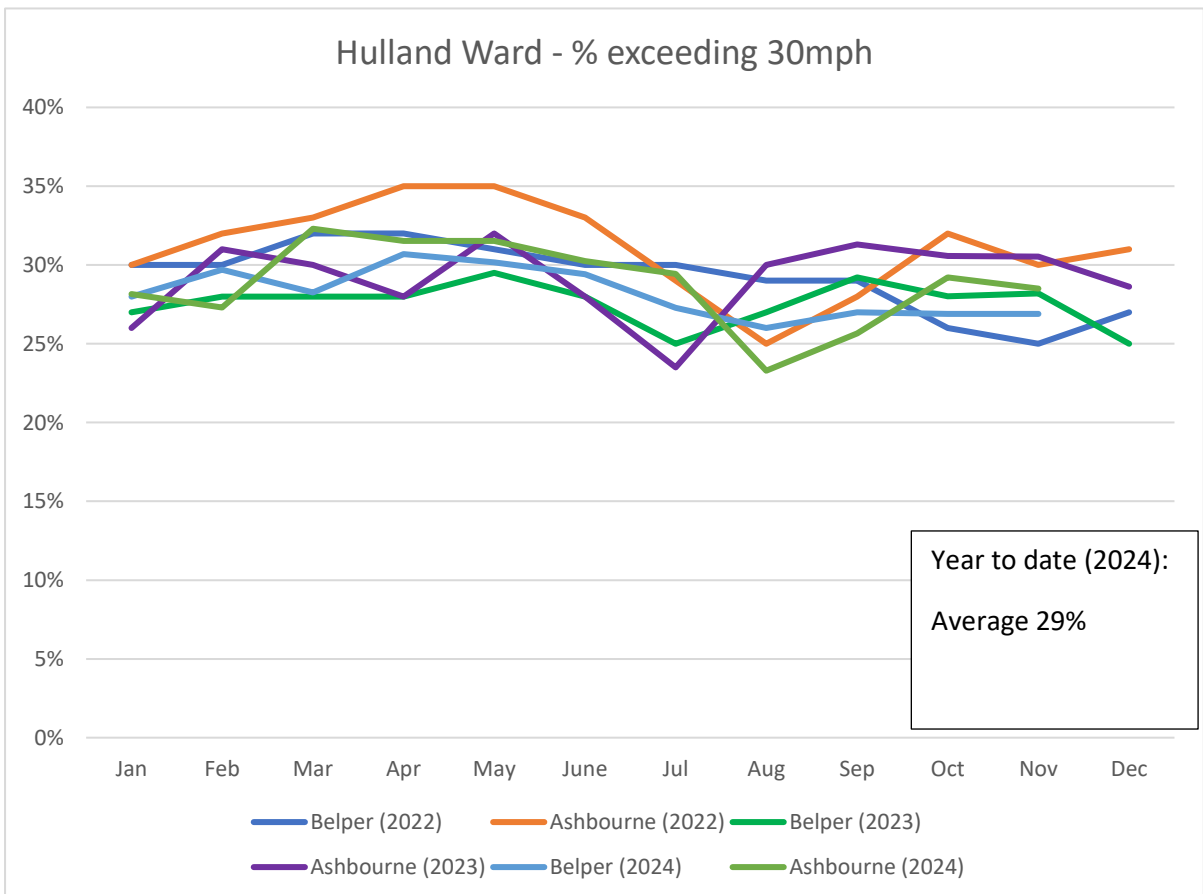

**HULLLAND WARD – SPEED INFORMATION UP TO END OF NOVEMBER 2024**  
**(Including data from Jan – Dec 2022/23) – MVAS Moveable Vehicle Activated Signs**

**HULLLAND WARD – SPEED INFORMATION UP TO END OF NOVEMBER 2024**  
**(Including data from Jan – Dec 2022/23) – MVAS Moveable Vehicle Activated Signs**