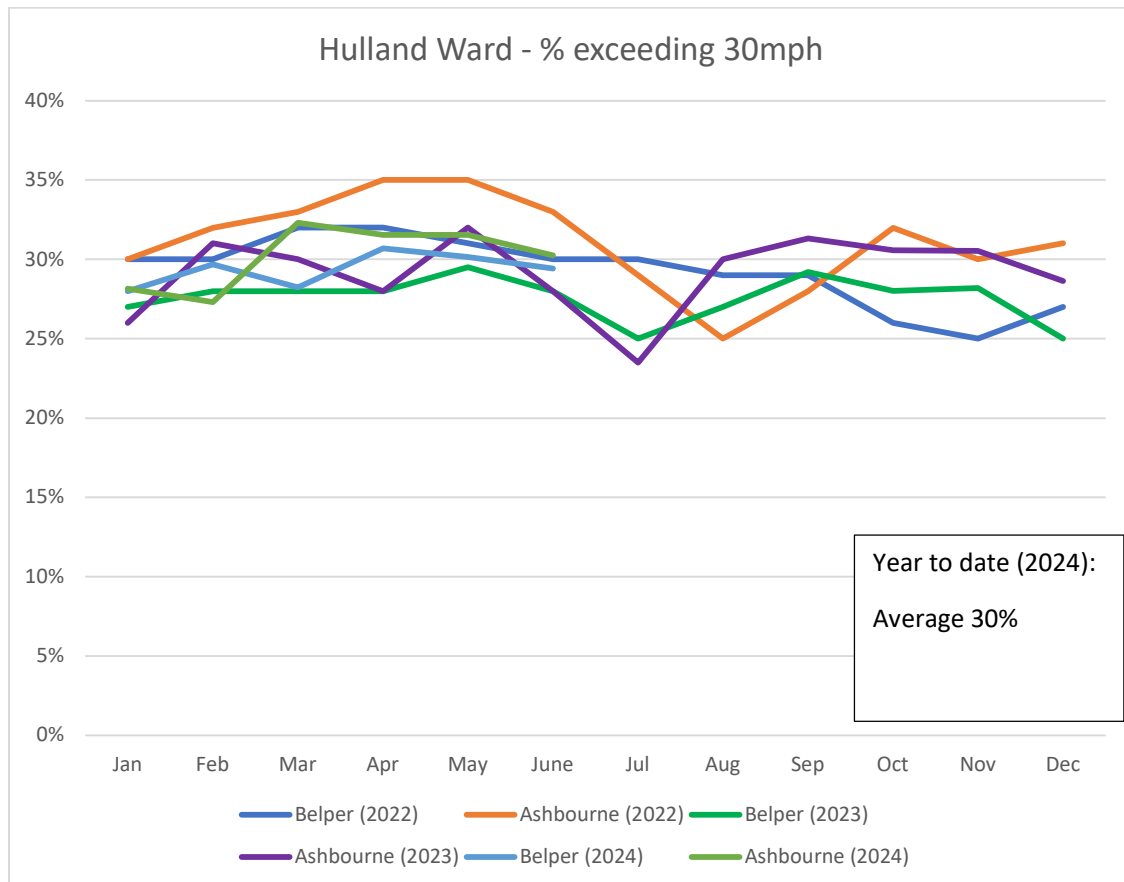

**HULLAND WARD – SPEED INFORMATION UP TO END OF JUNE 2024**  
**(Including data from Jan – Dec 2022/23) – MVAS Moveable Vehicle Activated Signs**

**HULLAND WARD – SPEED INFORMATION UP TO END OF JUNE 2024**  
**(Including data from Jan – Dec 2022/23) – MVAS Moveable Vehicle Activated Signs**