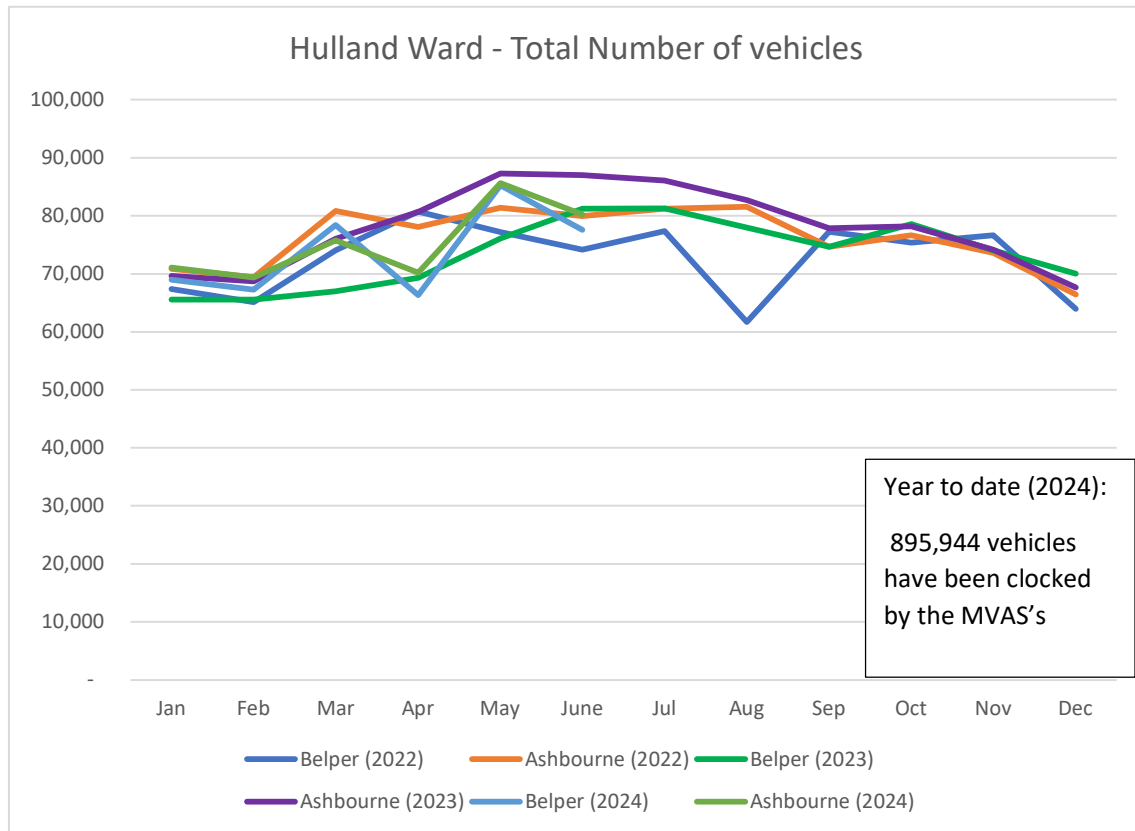

**HULLAND WARD – SPEED INFORMATION UP TO END OF JUNE 2024**  
**(Including data from Jan – Dec 2022/23) – MVAS Moveable Vehicle Activated Signs**

**HULLAND WARD – SPEED INFORMATION UP TO END OF JUNE 2024**  
**(Including data from Jan – Dec 2022/23) – MVAS Moveable Vehicle Activated Signs**