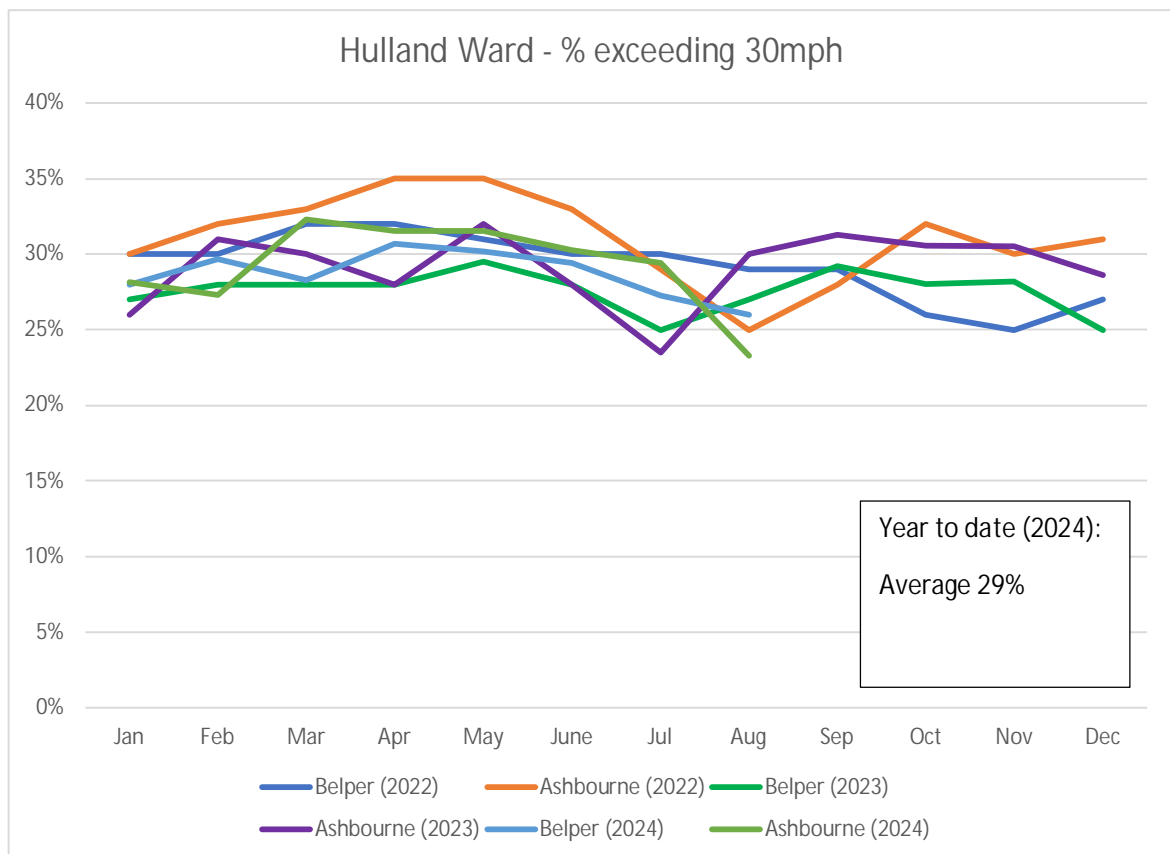

HULLAND WARD – SPEED INFORMATION UP TO END OF AUGUST 2024  
(Including data from Jan – Dec 2022/23) – MVAS Moveable Vehicle Activated Signs

HULLAND WARD – SPEED INFORMATION UP TO END OF AUGUST 2024  
 (Including data from Jan – Dec 2022/23) – MVAS Moveable Vehicle Activated Signs