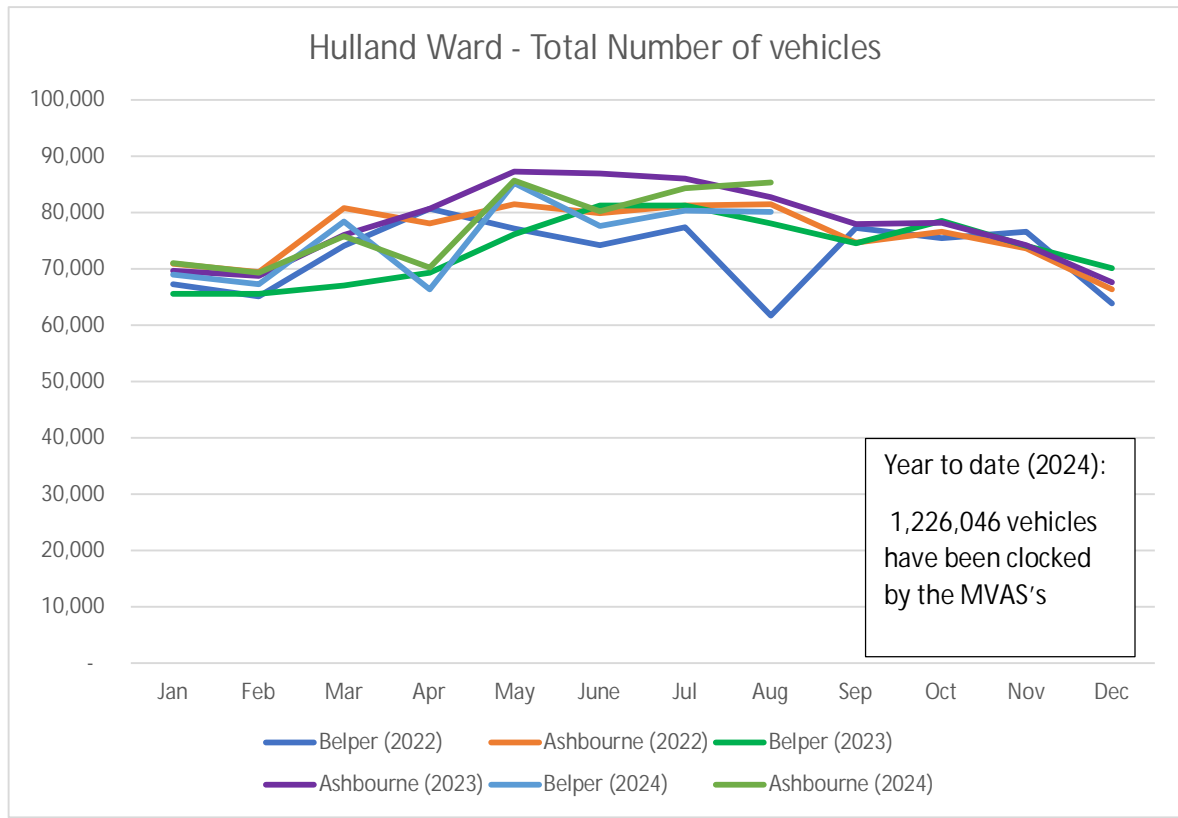

HULLAND WARD – SPEED INFORMATION UP TO END OF AUGUST 2024  
(Including data from Jan – Dec 2022/23) – MVAS Moveable Vehicle Activated Signs

HULLAND WARD – SPEED INFORMATION UP TO END OF AUGUST 2024  
 (Including data from Jan – Dec 2022/23) – MVAS Moveable Vehicle Activated Signs