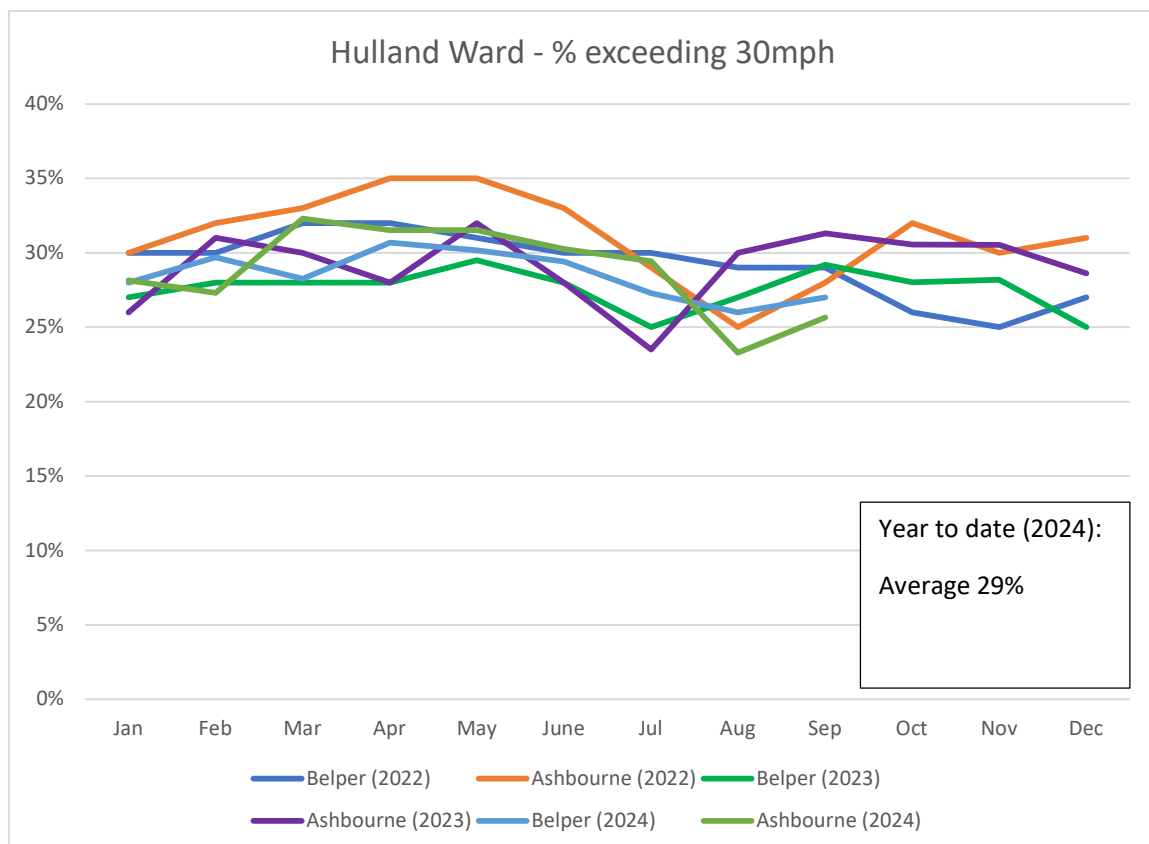

**HULLAND WARD – SPEED INFORMATION UP TO END OF SEPTEMBER 2024**  
**(Including data from Jan – Dec 2022/23) – MVAS Moveable Vehicle Activated Signs**

**HULLAND WARD – SPEED INFORMATION UP TO END OF SEPTEMBER 2024**  
**(Including data from Jan – Dec 2022/23) – MVAS Moveable Vehicle Activated Signs**