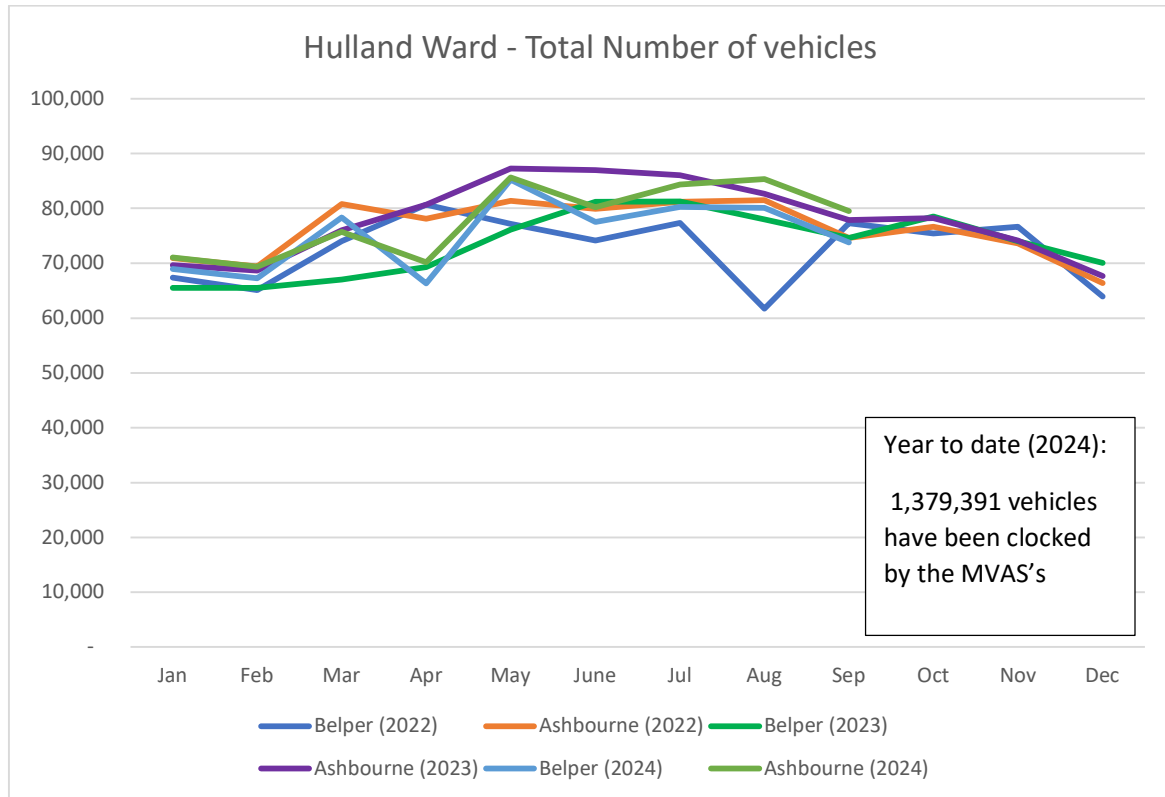

**HULLAND WARD – SPEED INFORMATION UP TO END OF SEPTEMBER 2024**  
**(Including data from Jan – Dec 2022/23) – MVAS Moveable Vehicle Activated Signs**

**HULLAND WARD – SPEED INFORMATION UP TO END OF SEPTEMBER 2024**  
**(Including data from Jan – Dec 2022/23) – MVAS Moveable Vehicle Activated Signs**