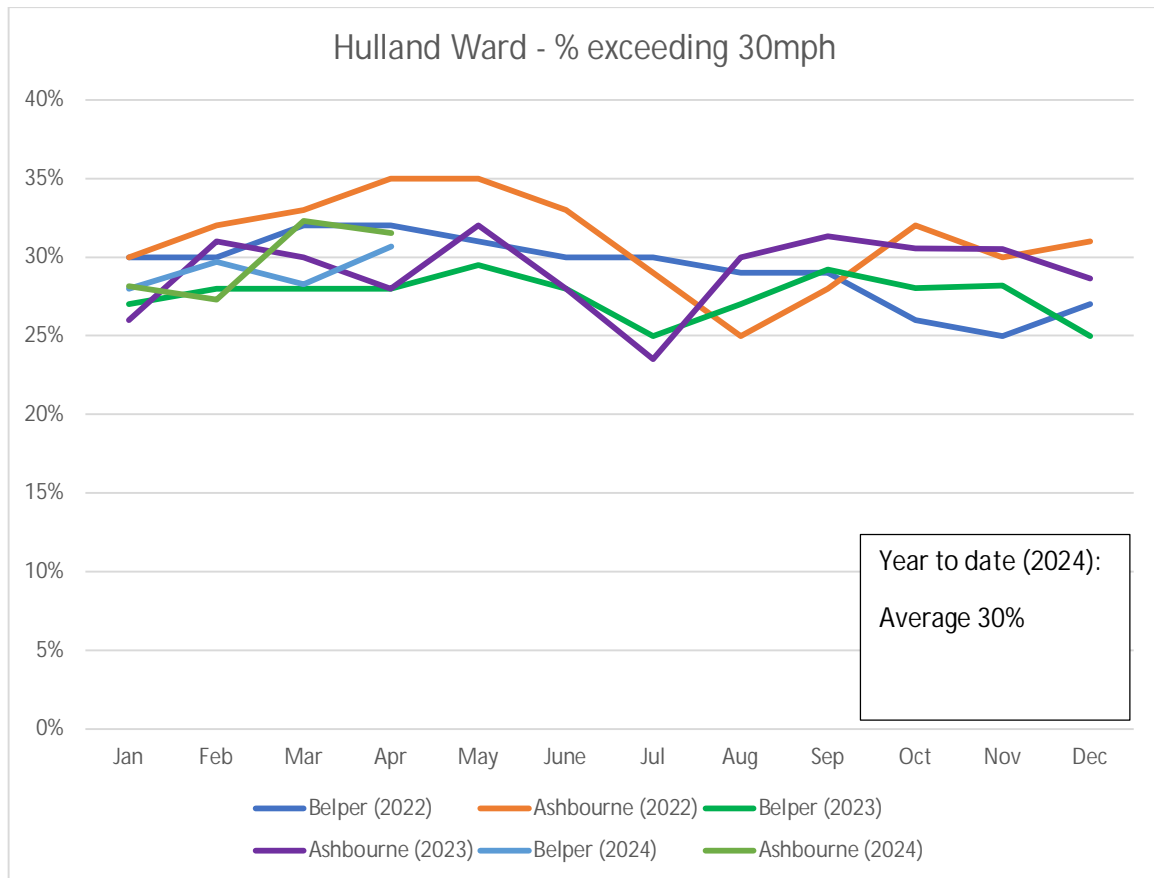

HULLAND WARD – SPEED INFORMATION UP TO END OF APRIL 2024
(Including data from Jan – Dec 2022/23) – MVAS Moveable Vehicle Activated Signs

HULLAND WARD – SPEED INFORMATION UP TO END OF APRIL 2024
 (Including data from Jan – Dec 2022/23) – MVAS Moveable Vehicle Activated Signs