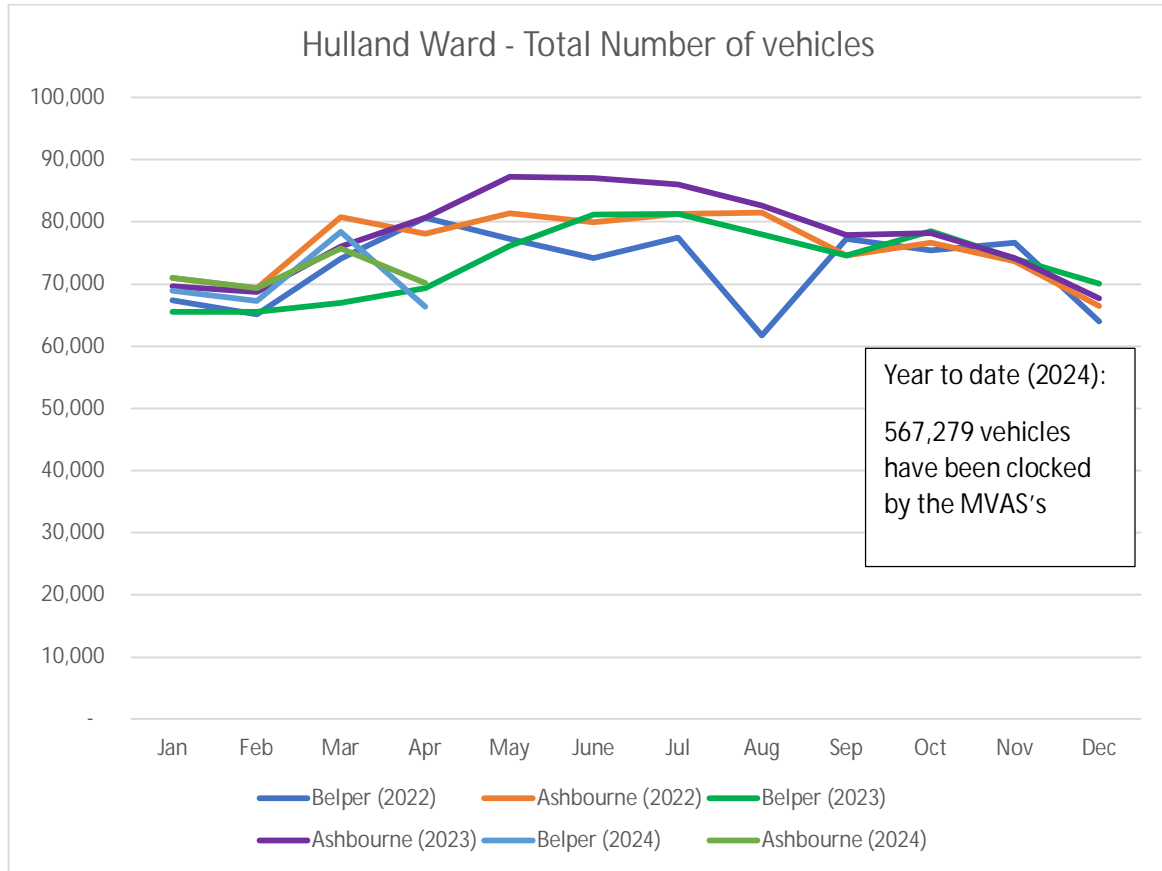

HULLAND WARD – SPEED INFORMATION UP TO END OF APRIL 2024
(Including data from Jan – Dec 2022/23) – MVAS Moveable Vehicle Activated Signs

HULLAND WARD – SPEED INFORMATION UP TO END OF APRIL 2024
 (Including data from Jan – Dec 2022/23) – MVAS Moveable Vehicle Activated Signs